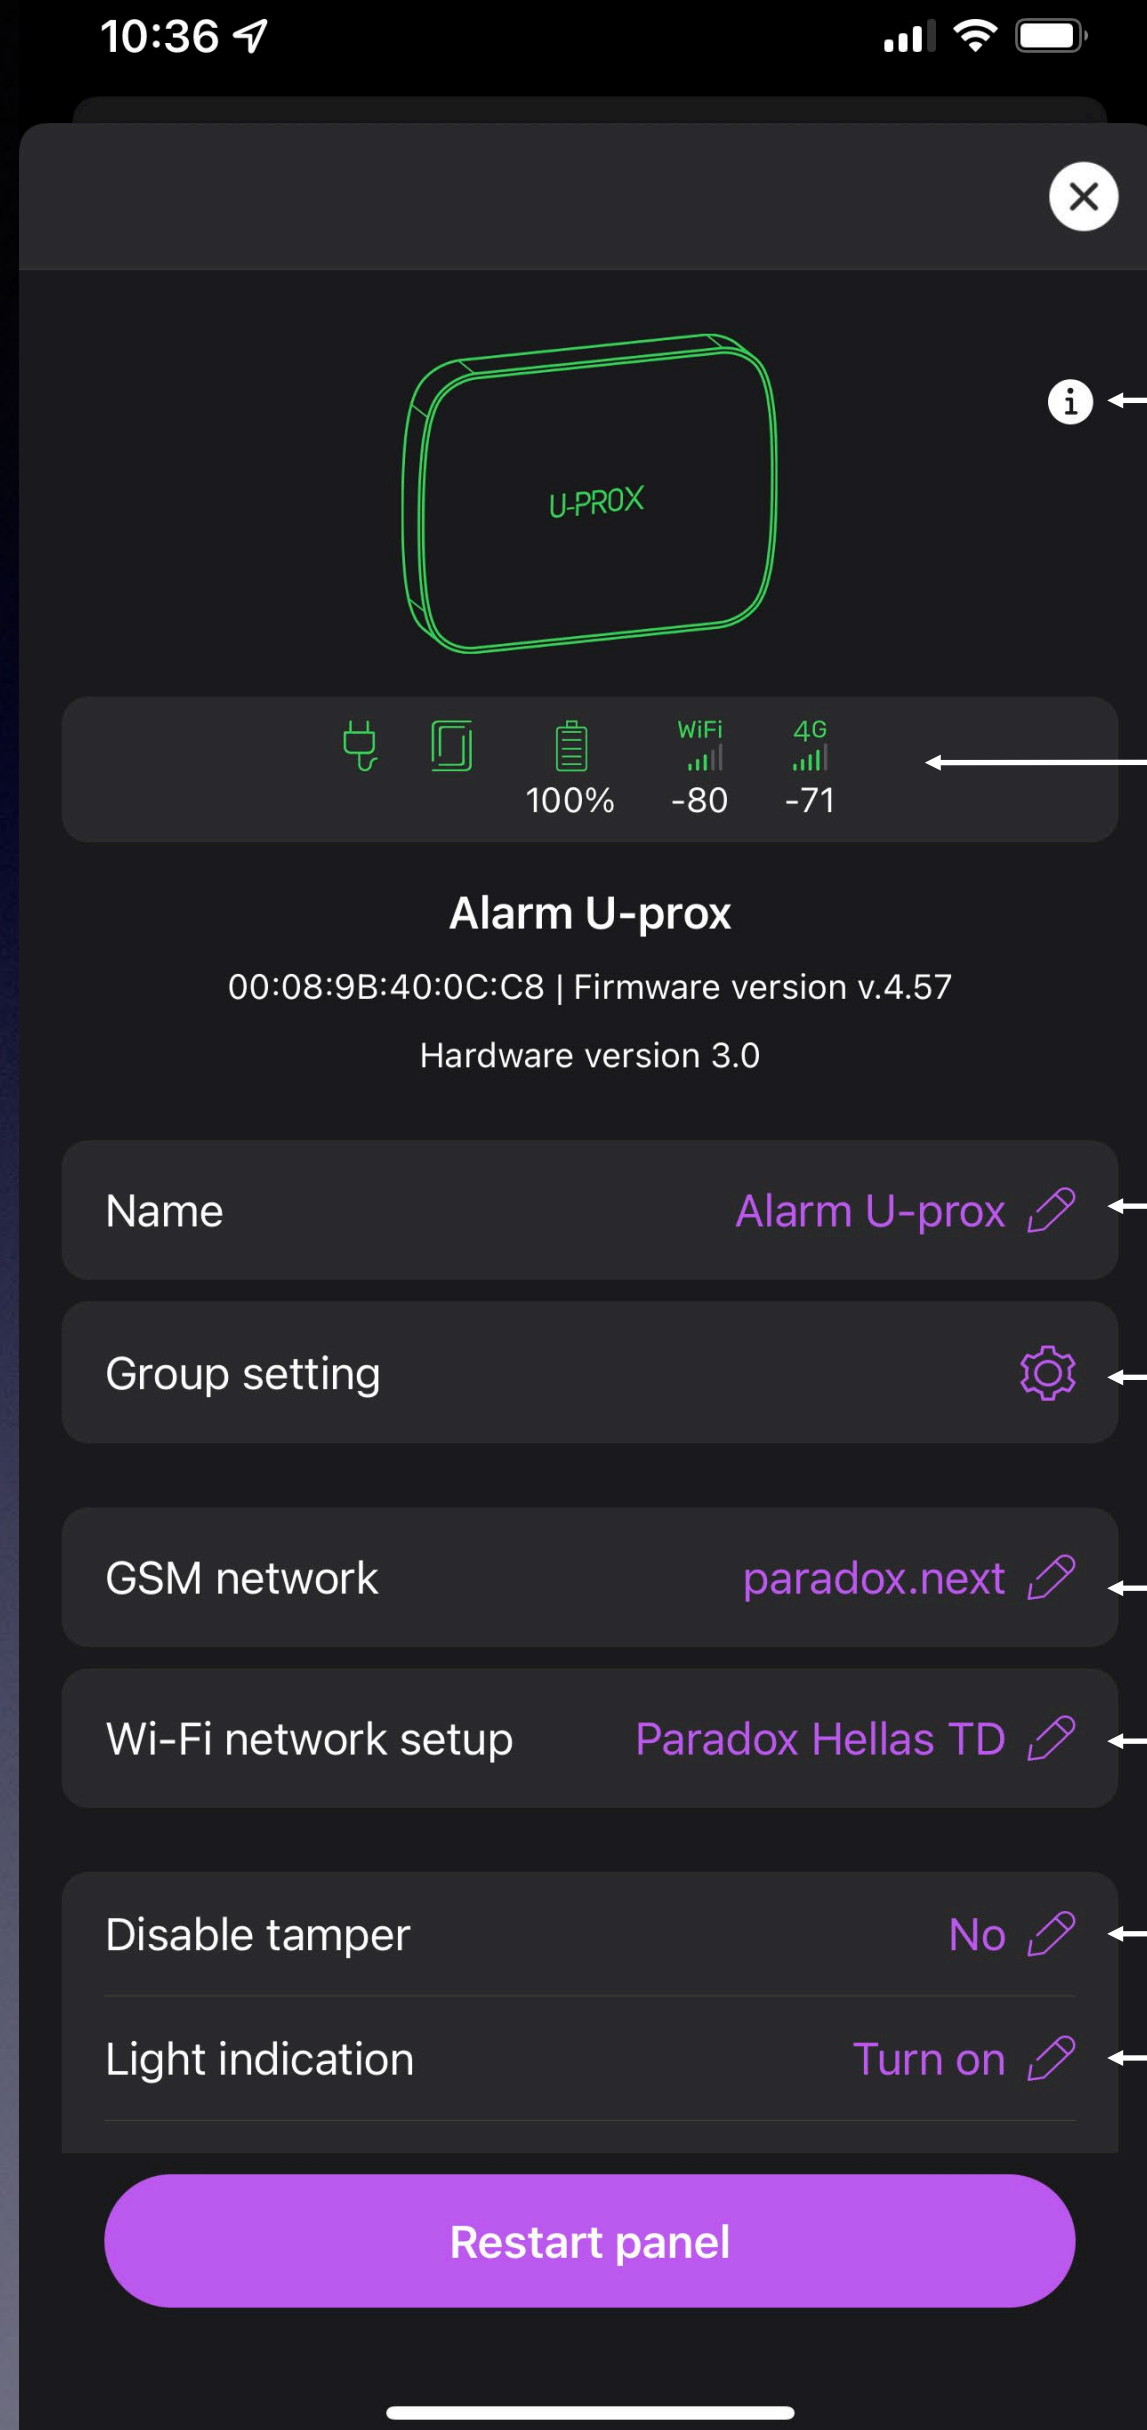

# Βασικές ρυθμίσεις Hub

Alarm U-prox

00:08:9B:40:0C:C8 | Firmware version v.4.57

Hardware version 3.0

Name Alarm U-prox

Group setting

GSM network paradox.next

Wi-Fi network setup Paradox Hellas TD