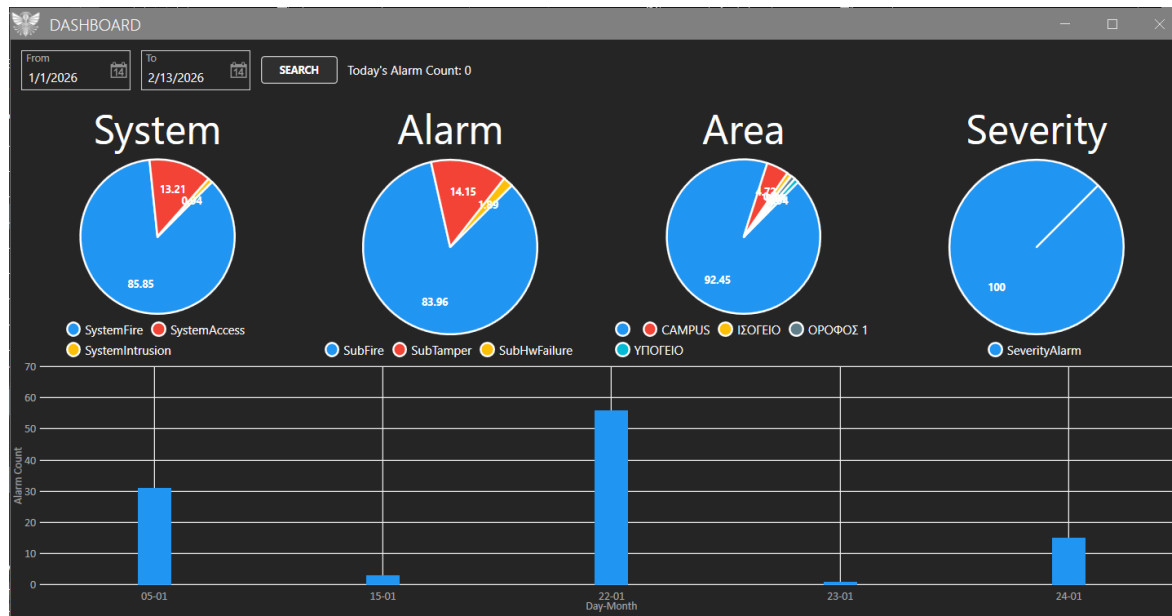

Advanced Security & IoT Driven Intelligence

Retail

Advanced Monitoring & Control Solution

Building

Security & Building Management Solutions

HermeC Suite

Device & Software Agnostic Platform

Dashboards & Reports

- Παραμετροποιήσιμες επιφάνειες εργασίας
- Εργαλεία δημιουργίας αναφορών ανάλογα με τις ανάγκες του οργανισμού

Παραμετροποίηση λειτουργιάς

- Φιλική προς το χρήστη παραμετροποίηση ενός έργου

The screenshot displays the HermeC3 Configuration application interface. On the left, there is a sidebar with navigation options: Policies, Polygons, Positions, Roles, Symbols, Tasks, TimeTables, Users, Variables, Views (highlighted), Workflows, and Workspaces. Below this are Tools, reporter (localhost), and Log Out, along with an Update Client button.

The main area is divided into three sections:

- Search... Add View**: A search bar and an 'Add View' button.
- Table**: A table listing various views with columns for id, Name, Description, content Type, and Variable Tile.
- Edit view**: A panel for editing the selected view, including fields for Name, Description, contentType, and Synoptic, along with a Variables table.