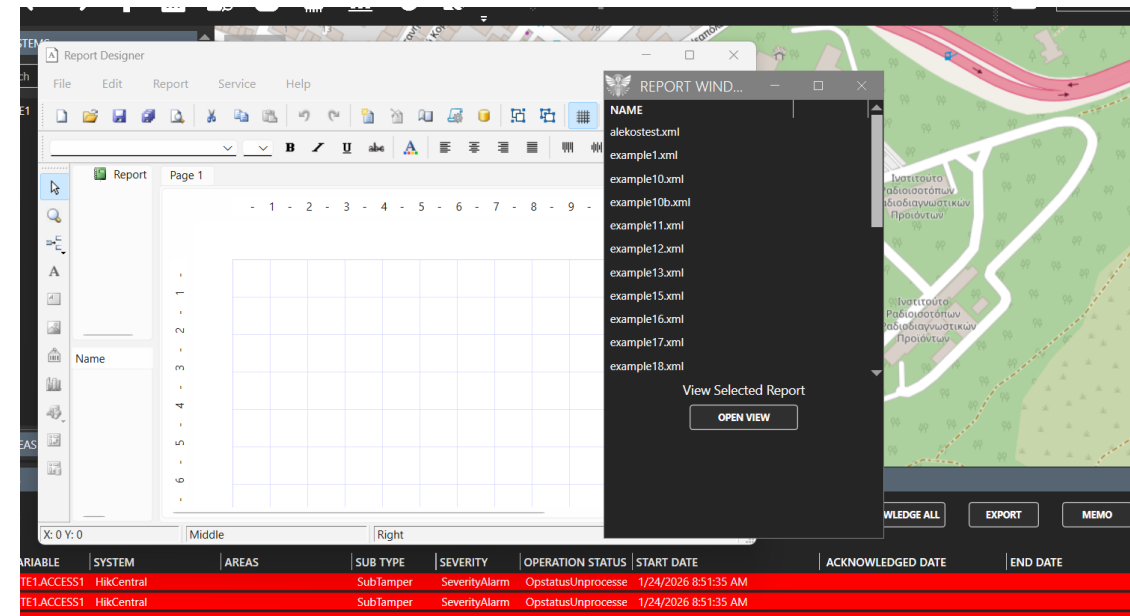

Advanced Security & IoT Driven Intelligence

Retail

Advanced Monitoring & Control Solution

Building

Security & Building Management Solutions

HermeC Suite

Device & Software Agnostic Platform

Dashboards & Reports

- Παραμετροποιήσιμες επιφάνειες εργασίας
- Εργαλεία δημιουργίας αναφορών ανάλογα με τις ανάγκες του οργανισμού

Παραμετροποίηση λειτουργιάς

- Φιλική προς το χρήστη παραμετροποίηση ενός έργου

The screenshot displays the HermeC3 Configuration application interface. On the left, there is a sidebar with navigation options: Policies, Polygons, Positions, Roles, Symbols, Tasks, TimeTables, Users, Variables, Views (highlighted), Workflows, and Workspaces. Below this are Tools, reporter (localhost), and Log Out, along with an Update Client button.

The main area is divided into three sections:

- Search... Add View**: A search bar and an 'Add View' button.
- Table**: A table listing various views with columns for id, Name, Description, content Type, and Variable Tile.
- Edit view**: A panel for editing the selected view, including fields for Name, Description, contentType, and Synoptic, along with a Variables table.